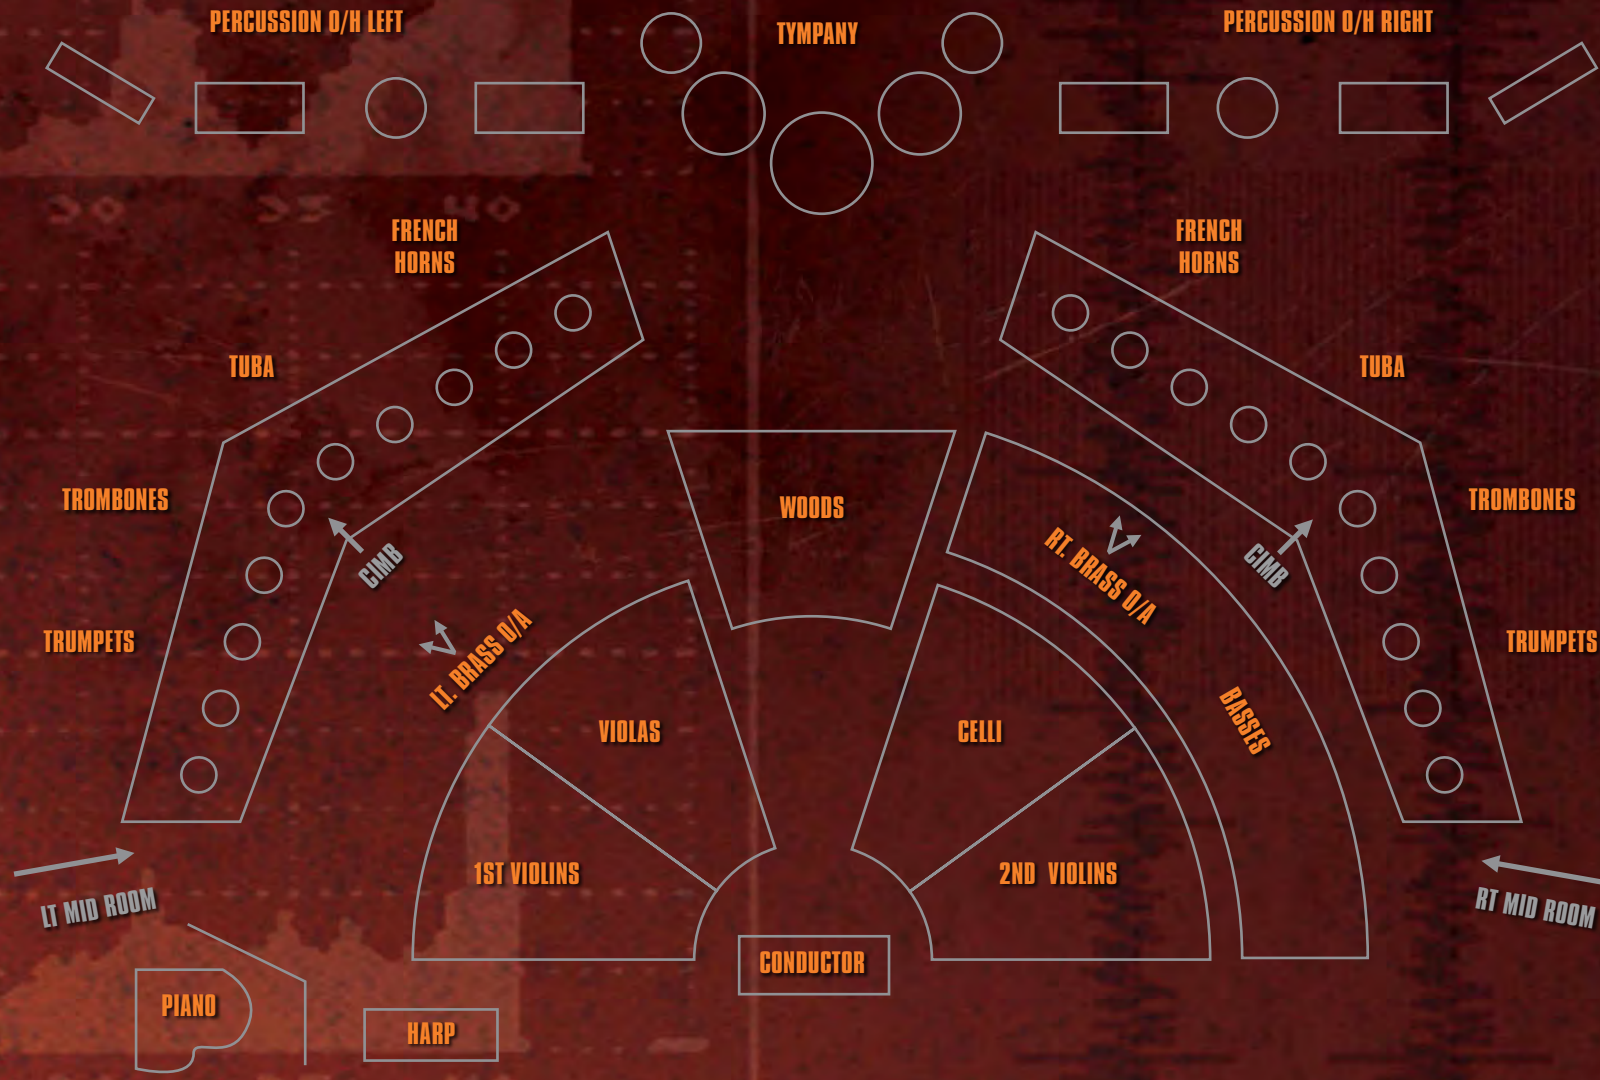

ORCHESTRA SCORING SCHEMATIC